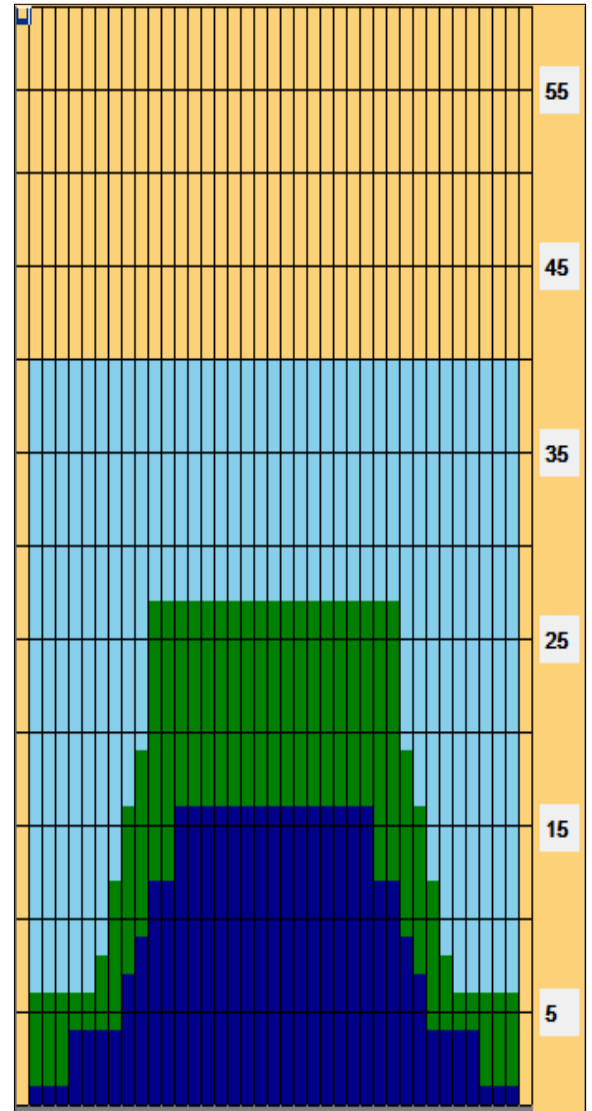

4440 - Dreispitz Bowling Turnier 2016

Oil Pattern Distance: 40 Feet **Reverse Brush Drop:** 40 **Oil Per Board:** 45 uL
Forward Oil Total: 13.14 mL **Reverse Oil Total:** 13.32 mL **Volume Oil Total:** 26.46 mL
Forward Boards Crossed: 292 Boards **Reverse Boards Crossed:** 296 Boards **Total Boards Crossed:** 588 Boards

	Start	Stop	Loads	Speed	Crossed	Start	End	Feet	T.Oil
1	2L	2R	2	10	74	0.0	1.4	1.4	3330
2	5L	5R	2	10	62	1.4	4.2	2.8	2790
3	9L	9R	2	10	46	4.2	7.0	2.8	2070
4	10L	10R	2	10	42	7.0	9.8	2.8	1890
5	11L	11R	2	10	38	9.8	12.6	2.8	1710
6	13L	13R	2	14	30	12.6	16.5	3.9	1350
7	2L	2R	0	14	0	16.5	22.0	5.5	0
8	2L	2R	0	18	0	22.0	30.0	8.0	0
9	2L	2R	0	22	0	30.0	40.0	10.0	0

Navigation: Forward Reverse More

	Start	Stop	Loads	Speed	Crossed	Start	End	Feet	T.Oil
1	2L	2R	0	18	0	40.0	27.0	-13.0	0
2	11L	11R	3	18	57	27.0	19.4	-7.6	2565
3	10L	10R	2	14	42	19.4	15.5	-3.9	1890
4	9L	9R	2	14	46	15.5	11.6	-3.9	2070
5	8L	8R	2	14	50	11.6	7.7	-3.9	2250
6	7L	7R	1	10	27	7.7	6.3	-1.4	1215
7	2L	2R	2	10	74	6.3	3.5	-2.8	3330
8	2L	2R	0	10	0	3.5	0.0	-3.5	0

Navigation: Forward Reverse More

Conditioner:
Type In or Select One

TransferType:
Type In or Select One

Forward

Reverse

Combined

Buff

Item	3L-7L:18L-18R	8L-12L:18L-18R	13L-17L:18L-18R	18L-18R:17R-13R	18L-18R:12R-8R	18L-18R:7R-3R
Description	Outside Track:Middle	Middle Track:Middle	Inside Track:Middle	Middle: Inside Track	Middle:Middle Track	Middle:Outside Track
Track Zone Ratio	4.44	1.45	1	1	1.45	4.44